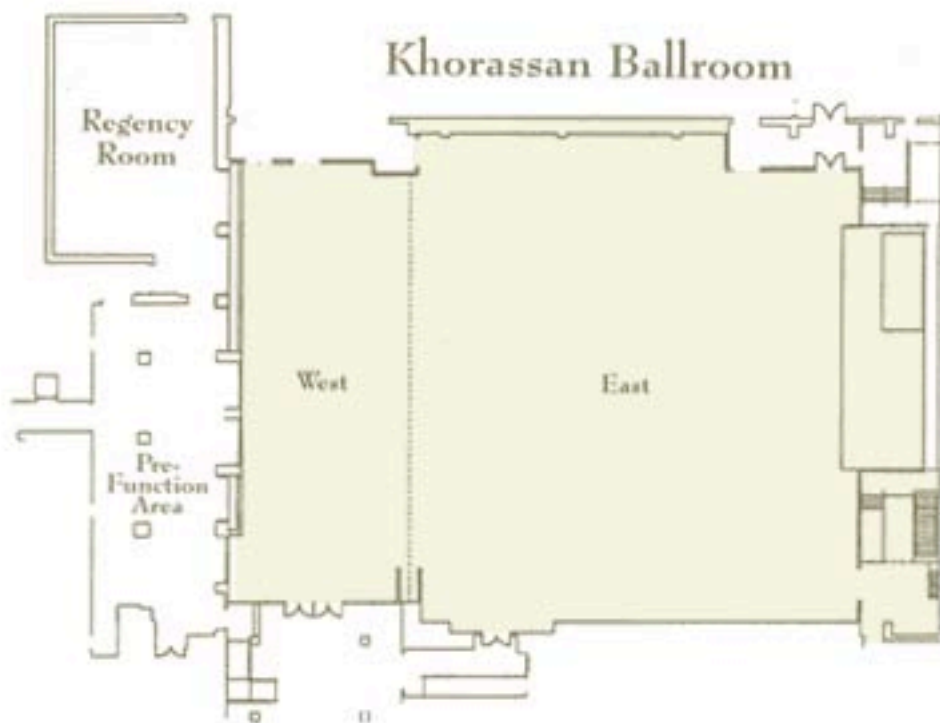

SIZE	SQ. FT.	HT.	THEATRE	CLASSROOM	CONF.	ROUNDS	RECEPTION
139' x 107'	16,825	31'	2,000	1,100	na	1,450	2,500

*For more information contact Catering Services ~ call toll-free 877-587-2427*