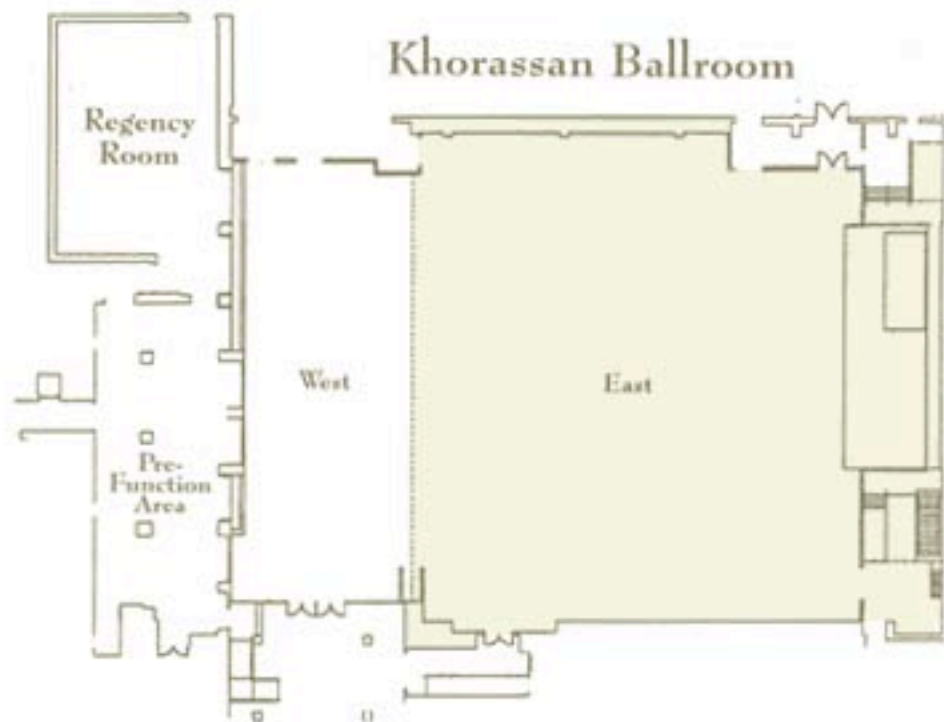

SIZE	SQ. FT.	HT.	THEATRE	CLASSROOM	CONF.	ROUNDS	RECEPTION
139' x 107'	16,825	31'	2,000	1,100	na	1,450	2,500

For more information contact Catering Services ~ call toll-free 877-587-2427