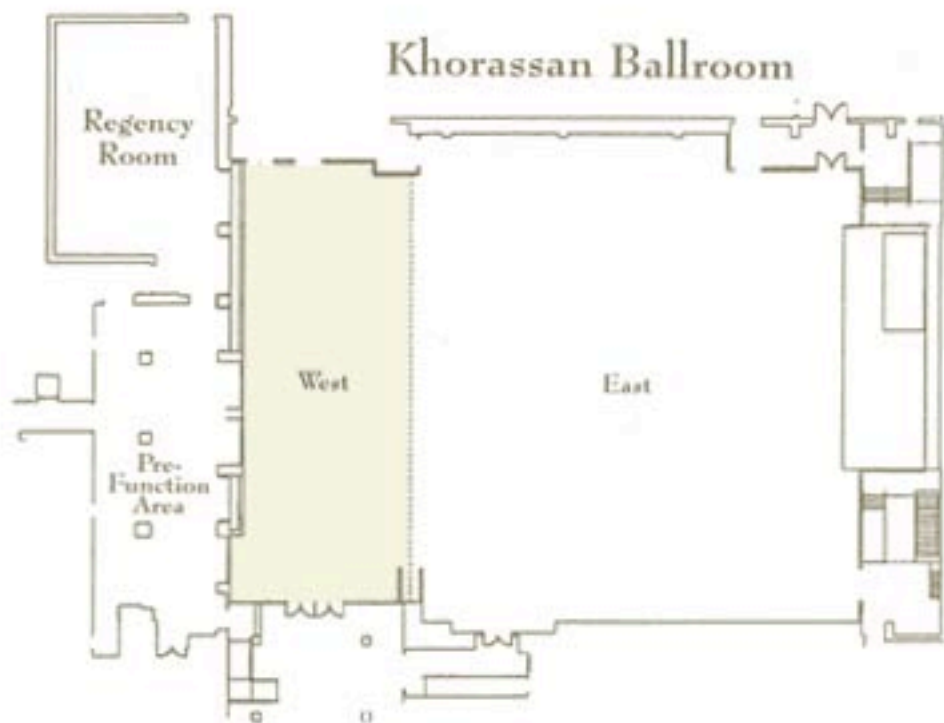

SIZE	SQ. FT.	HT.	THEATRE	CLASSROOM	CONF.	ROUNDS	RECEPTION
98' x 36'	3,528	14'	400	320	na	360	500

For more information contact Catering Services ~ call toll-free 877-587-2427