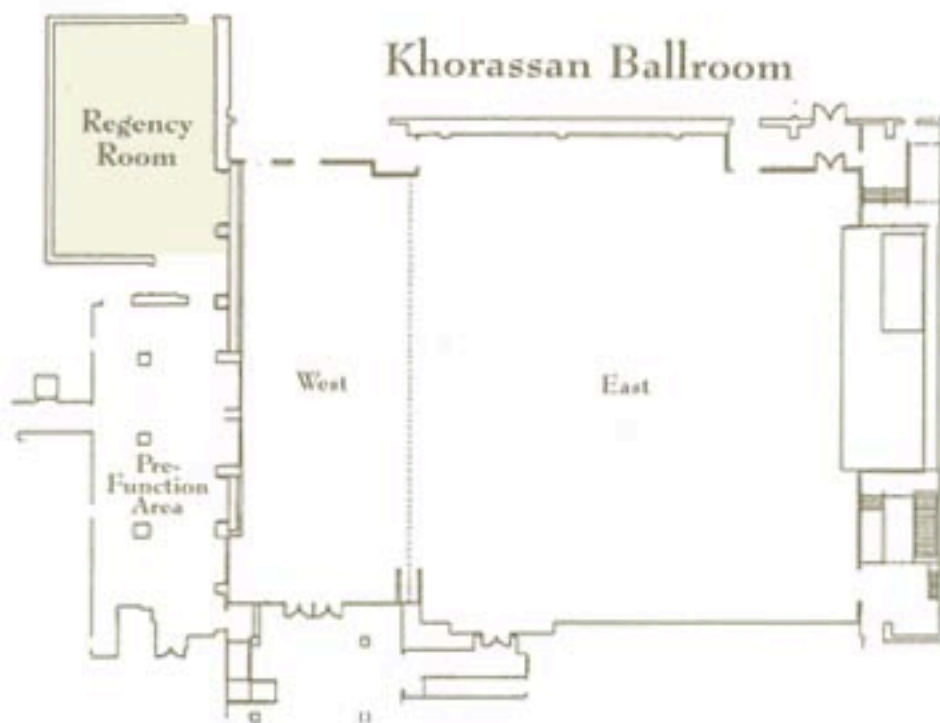

SIZE	SQ. FT.	HT.	THEATRE	CLASSROOM	CONF.	ROUNDS	RECEPTION
51' x 36'	1,836	15'	200	130	60	180	250

For more information contact Catering Services ~ call toll-free 877-587-2427