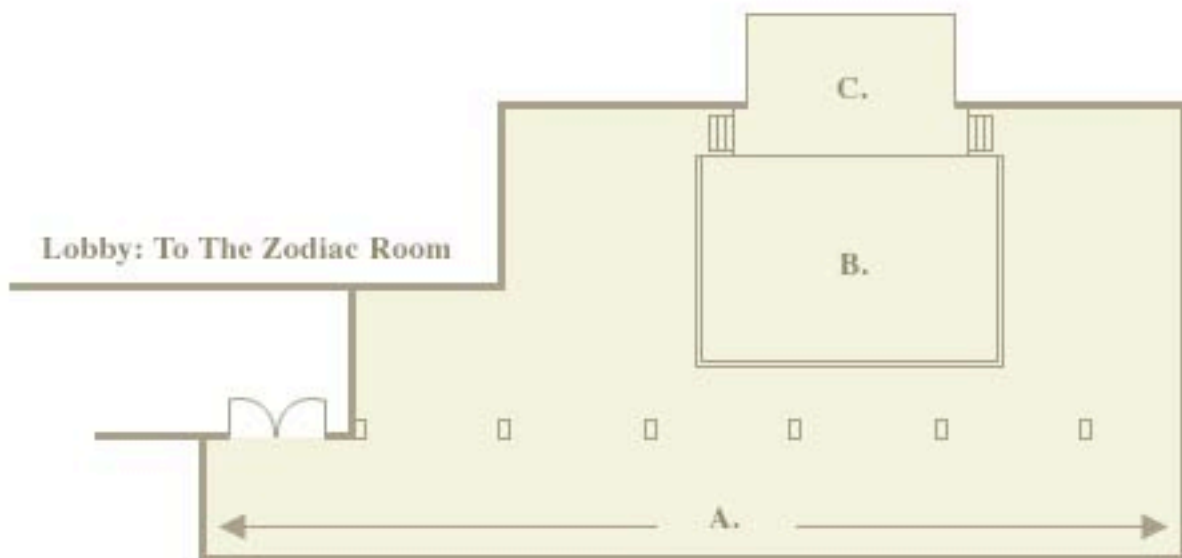

SIZE	SQ. FT.	HT.	THEATRE	CLASSROOM	CONF.	ROUNDS	RECEPTION
Varies	Range	13'	530	270	na	350 / 450	600

A = Beautiful 128 foot wall of windows.

B = 912 foot dance floor with 11 foot ceiling.

C = Stage area.

*For more information contact Catering Services ~ call toll-free 877-587-2427*