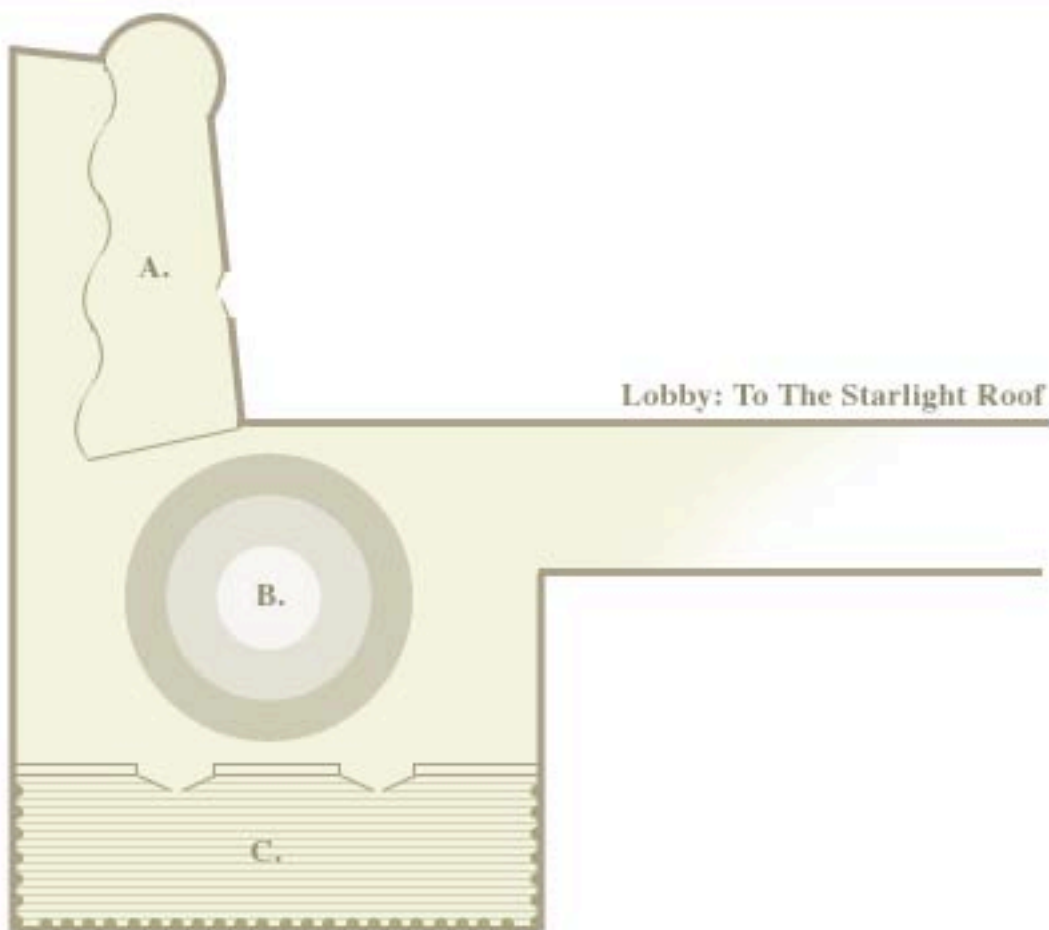

| SIZE | SQ. FT. | HT. | THEATRE | CLASSROOM | CONF. | ROUNDS | RECEPTION |
|--------|---------|-----|---------|-----------|-------|-----------|-----------|
| Varies | Range | 14' | 320 | 145 | na | 180 / 200 | 400 |

A = Beautiful raised 12 foot wave ceiling.

B = Soaring 3 tier vaulted ceiling.

C = Amazing outdoor terrace measuring 1620 square feet.

For more information contact Catering Services ~ call toll-free 877-587-2427